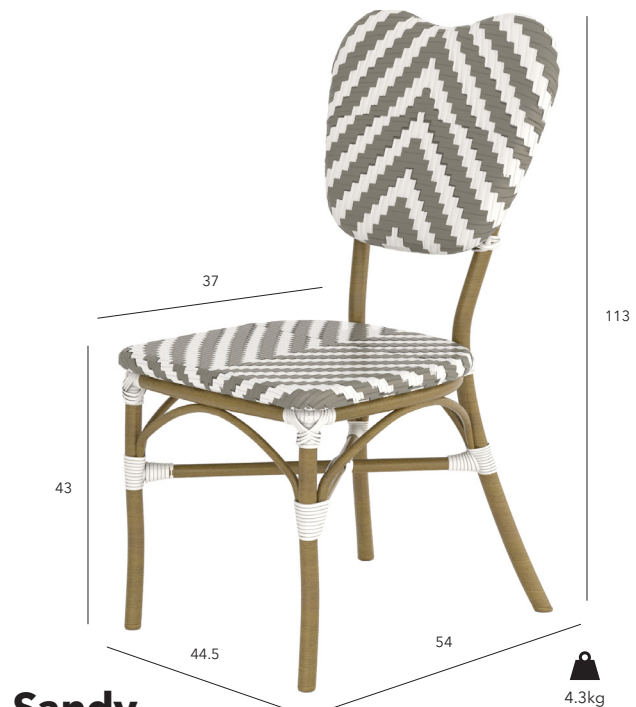

Elena

Black frame with plastic seat in light grey or dark grey.

SEAT COLOURS

Light Grey Dark Grey Matte Black

FRAME FINISHES

Sandy

Aluminium frame with bamboo look coating with a synthetic wicker weave.

SEAT COLOURS