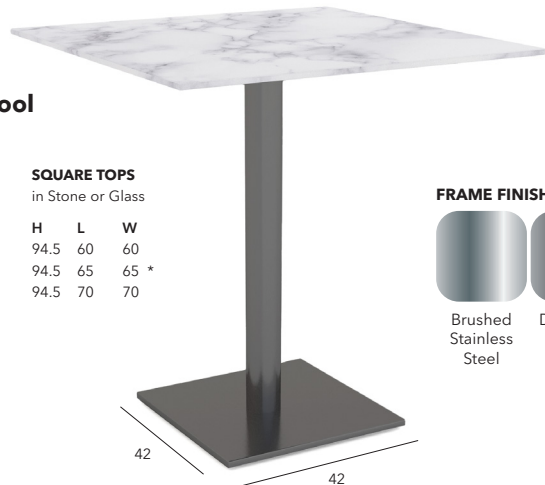

Helsinki Stool

CIRCULAR TOPS
in Stone or Glass

H	W
94.5	60
94.5	70
94.5	75 *
94.5	80
94.5	90

* Stone only

SQUARE TOPS
in Stone or Glass

H	L	W
94.5	60	60
94.5	65	65 *
94.5	70	70

42 42

FRAME FINISHES

Brushed
Stainless
Steel Dark Grey

Genoa Table Bases

Inspired by the classic tulip table by Eero Saarinen. Made of tubular steel and a cast iron base section.

Genoa

CIRCULAR TOPS
in Stone or Glass

H	W
76.5	60
76.5	65 *
76.5	70
76.5	75 *
76.5	80
76.5	90
76.5	100
76.5	110
76.5	120