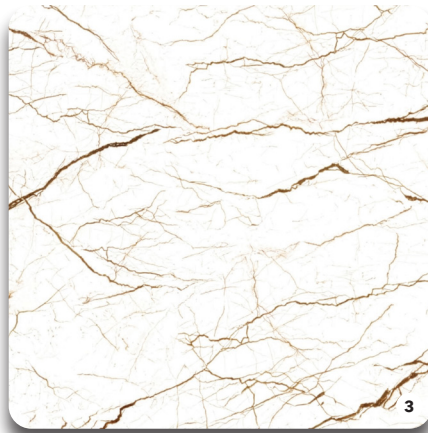

Oro Marmi
Manufactured Quartz