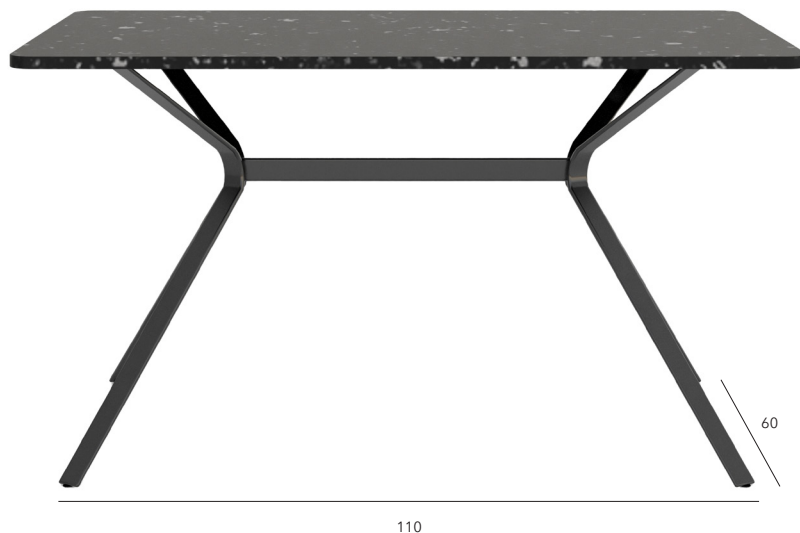

Made in oval tubular steel, a simple elegant base for oval, rectangular and circular tops.

Milano

RECTANGLE TOPS

Stone only

H	L	W
76.3	160	90
76.3	170	100
76.3	180	100

Milano Circular

CIRCULAR TOPS

in Stone or Glass

H	W
76.3	100
76.3	110
76.3	120

FRAME FINISH

Dark Grey

Seville Table Base

Made in square steel tube in a dark grey and bronze finish.

Montpellier Table Base

A classic design with cast iron base plate and tubular steel column.