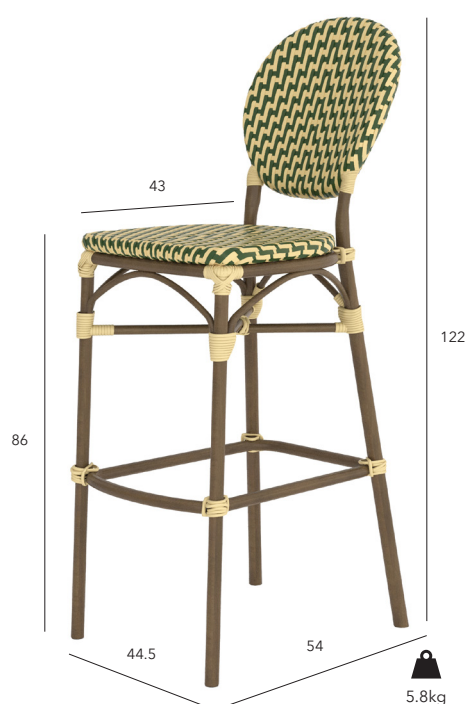

Nice

Aluminium frame with bamboo look coating with a synthetic wicker weave.

SEAT COLOURS

Cream & Green

FRAME FINISHES

Faux Bamboo