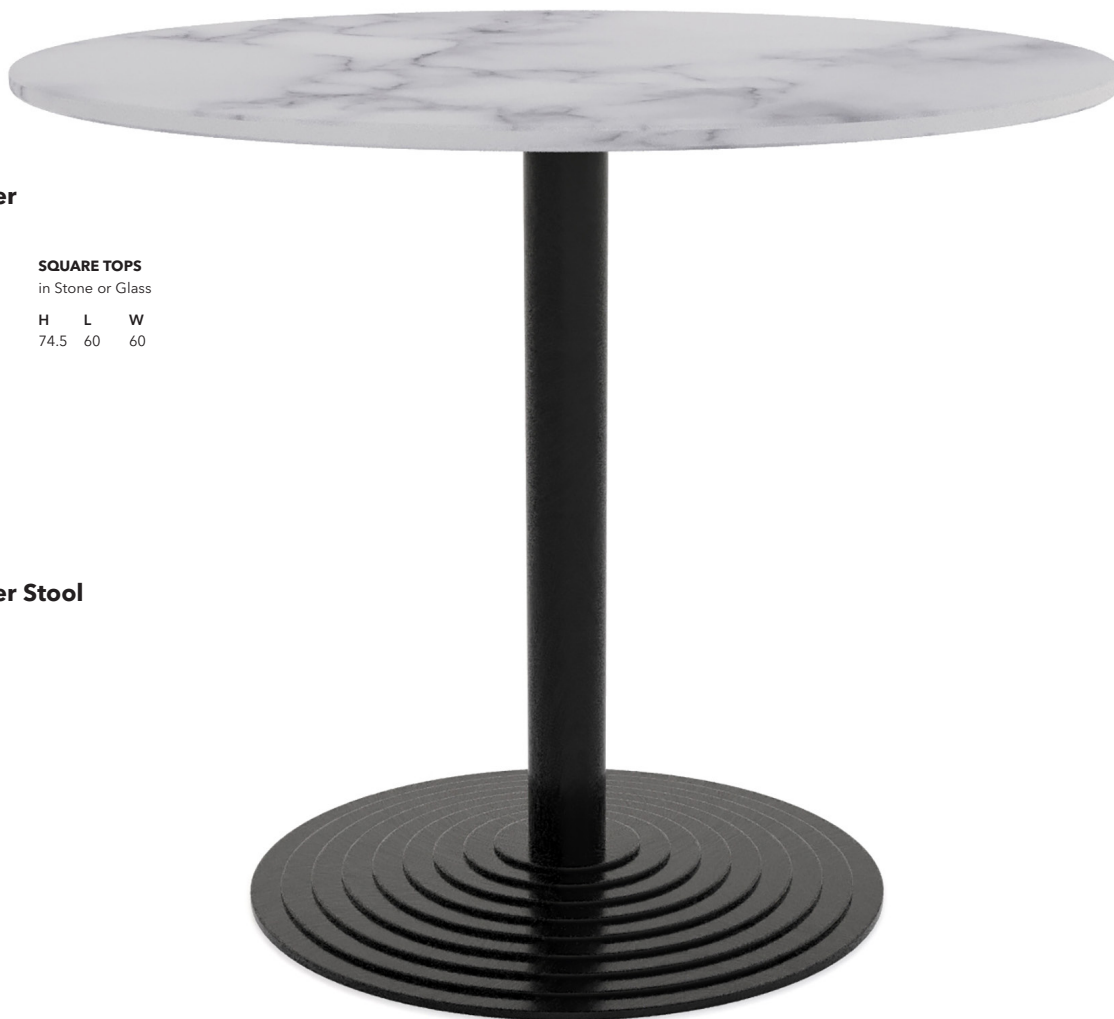

Made in oval tubular steel, a simple elegant base for oval, rectangular and circular tops.

Milano

RECTANGLE TOPS

Stone only

H	L	W
76.3	160	90
76.3	170	100
76.3	180	100

Milano Circular

CIRCULAR TOPS

in Stone or Glass

H	W
76.3	100
76.3	110
76.3	120

FRAME FINISH

Dark Grey

Seville Table Base

Made in square steel tube in a dark grey and bronze finish.

Montpellier Table Base

A classic design with cast iron base plate and tubular steel column.