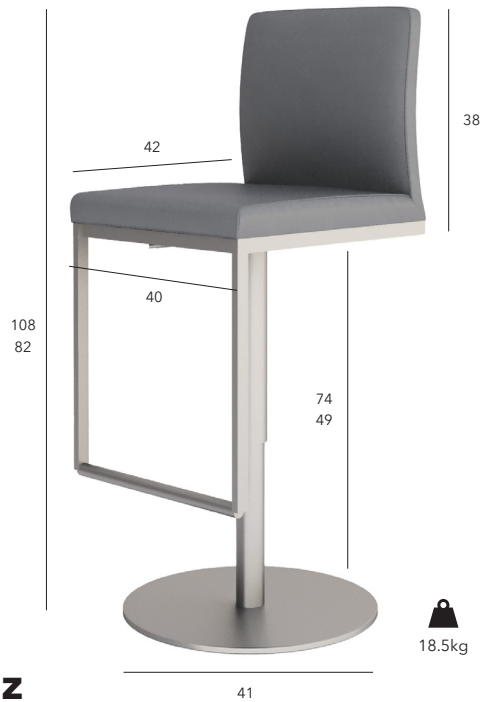

FRAME FINISHES

Faux
Bamboo

Stools

Zaragoza

Adjustable brushed stainless steel or dark grey frame with PU seat.

Monza

Adjustable brushed stainless steel or dark grey frame with PU seat.

Cadiz