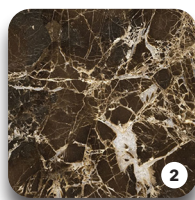

Bianco Marmi
Manufactured Quartz

Polar White
Manufactured Quartz

Botticino Marmi
Manufactured Quartz

Oro Marmi
Manufactured Quartz

Calacatta Marmi
Manufactured Quartz

Mid Grey
Manufactured Quartz

Taj Mahal
Quartzite / Brazil

Carrara
Marble / Italy

Grigio Venato
Terrazzo

Nero Assoluto
Granite / Brazil

Stone Edge Profiles
Kitchen Casual Dining Tables

Helsinki Cocktail Table Base

Available in brushed stainless steel, dark grey or bronze.

Helsinki Cocktail

CIRCULAR TOPS

Stone only

H	W
61	40

30

Brushed Stainless Steel

Bronze

Dark Grey

Tundra Grey
Marble / Turkey

Carrara
Marble / Italy

Emperador
Marble / Spain

Calacatta Marmi
Manufactured Quartz

Botticino Marmi
Manufactured Quartz

Malaga Table Bases

Solid steel base available in dark grey or bronze.