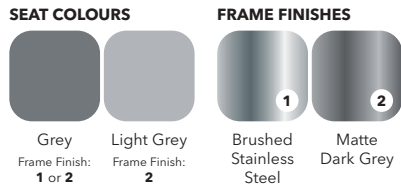

Elena

Black frame with plastic seat in light grey or dark grey.

SEAT COLOURS

Light Grey Dark Grey Matte Black

FRAME FINISHES

Sandy

Aluminium frame with bamboo look coating with a synthetic wicker weave.

SEAT COLOURS

Grey & White

FRAME FINISHES

Faux Bamboo

Chairs

Polly

Aluminium frame with bamboo look coating with a synthetic wicker weave.

SEAT COLOURS

Cream
& Green

FRAME FINISHES

Faux
Bamboo

Stools

Zaragoza

Adjustable brushed stainless steel or dark grey frame with PU seat.

Monza

Adjustable brushed stainless steel or dark grey frame with PU seat.

Cadiz

Adjustable brushed stainless steel frame with PU seat.

Firenze

Adjustable brushed stainless steel or black frame with PU seat.

Stools

Lyon

Aluminium frame with bamboo look coating with a synthetic wicker weave.