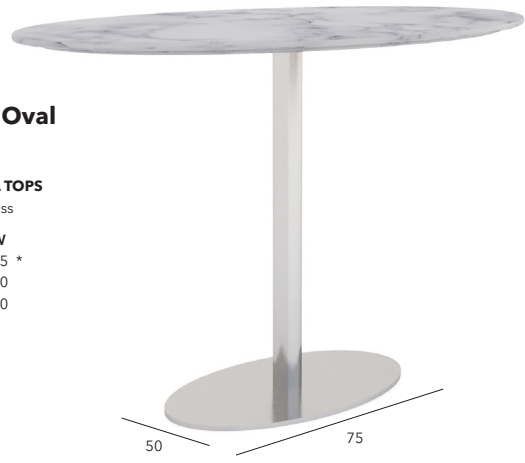

Helsinki Oval

ELLIPSE OVAL TOPS
in Stone or Glass

H	L	W
75.5	120	75 *
75.5	140	80
75.5	160	90

* Stone only