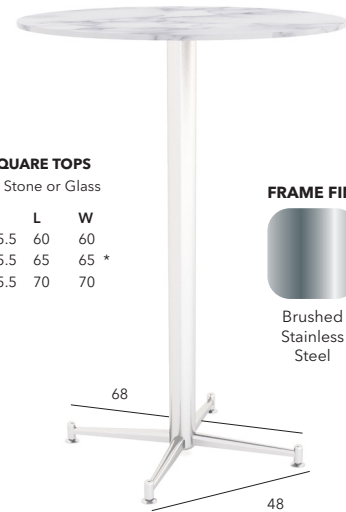

* Stone only

SQUARE TOPS
in Stone or Glass

H	L	W
95.5	60	60
95.5	65	65 *
95.5	70	70

FRAME FINISHES

Brushed
Stainless
Steel

Dark Grey

Helsinki Table Bases

Made of brushed stainless steel with a solid metal plate for the base plate. An elegant popular style with 5 different sizes of base.