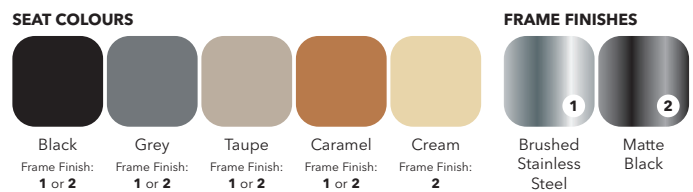

Elena

Black frame with plastic seat in light grey or dark grey.

SEAT COLOURS

Light Grey Dark Grey Matte Black

FRAME FINISHES

Sandy

Aluminium frame with bamboo look coating with a synthetic wicker weave.

SEAT COLOURS

Grey & White

FRAME FINISHES

Faux Bamboo

Chairs

Polly

Aluminium frame with bamboo look coating with a synthetic wicker weave.

SEAT COLOURS

Cream
& Green

FRAME FINISHES

Faux
Bamboo

Stools

Zaragoza

Adjustable brushed stainless steel or dark grey frame with PU seat.

Monza

Adjustable brushed stainless steel or dark grey frame with PU seat.

Cadiz

Adjustable brushed stainless steel frame with PU seat.

Firenze

Adjustable brushed stainless steel or black frame with PU seat.

Stools

Lyon

Aluminium frame with bamboo look coating with a synthetic wicker weave.