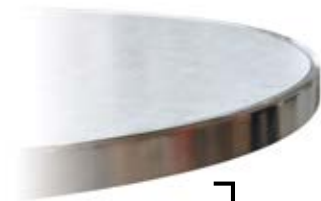

Bespoke table tops in stone, glass and zinc

Introducing bespoke table tops in stone, glass and zinc

HND manufactures table tops in a wide variety of stones with a choice of size and edge profile.

We have a standard stock range of materials and these are shown opposite. However, we increasingly supply a wide variety of marbles, granites, quartz, and manufactured quartz (to customer specification) and can source materials to requirement.

Under Chamfer
All Stones

Du Pont
Marble Only

Straight Edge
All Stones

Edge Rings (for Stone)

Available in brushed stainless steel or brass. Up to 130cm diameter and 130cm x 80cm rectangle, with a depth of 30mm subject to quotation.

Flat
All Stones

Rounded
All Stones

Rounded Ribbed
All Stones

Edge
All Stones

Zinc Table Tops

Top Size	Shape	Top Size	Shape
500cm	Circular	500cm x 500cm	Square
550cm	Circular	550cm x 500cm	Rectangular
600cm	Circular	600cm x 600cm	Square
700cm	Circular	700cm x 700cm	Square
800cm	Circular	800cm x 800cm	Square
900cm	Circular	900cm x 900cm	Square

Glass Top Sizes

Special colours are available subject to quotation

Top Size	Metal Boss	Shape
110cm	-	Circular
120cm	-	Circular
50cm x 50cm	-	Square
110cm x 35cm	-	Rectangular
110cm x 70cm	-	Rectangular
120cm x 60cm	-	Rectangular
120cm x 70cm	-	Rectangular
130cm x 80cm	-	Rectangular
180cm x 100cm	-	Rectangular
60cm	8cm	Circular
65cm	8cm	Circular
70cm	8cm	Circular
75cm	8cm	Circular
80cm	8cm	Circular
90cm	8cm	Circular
100cm	8cm	Circular
110cm	8cm	Circular
120cm	8cm	Circular
60cm x 60cm	8cm	Square
70cm x 70cm	8cm	Square
110cm x 70cm	8cm	Rectangular
120cm x 70cm	8cm	Rectangular
180cm x 100cm	8cm	Rectangular
140cm x 80cm	8cm	Ellipse
160cm x 90cm	8cm	Ellipse