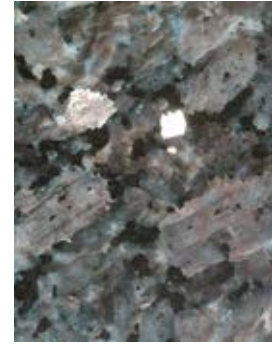

Countersinking

Granites

Baltic Brown
Finland

Talila Grey
Sardina

Nero Bon Accord
South Africa

Nero Assoluto (Polished)
Africa/Asia

Blue Pearl
Norway

Star Galaxy
India

Kashmir White
India

Giallo Venezia
Brazil

Ubatuba
Brazil

Via Lactea
Brazil

Marbles

Carrara
Italy, Matt Polish

Verde Rajistan
India

Botticino
Italy, Matt Polish

Arabescatto
Italy

Grigio Carnico
Italy

Emperador
Spain

Table Metal Edge Finishes

Polished Brass

Brushed Brass

Polished Stainless Steel

Brushed Stainless Steel