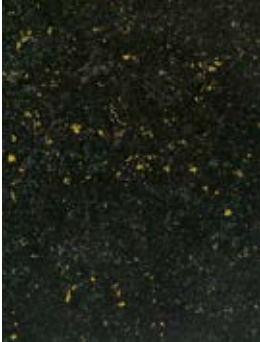

Countersinking

Granites

Baltic Brown
Finland

Talila Grey
Sardina

Nero Bon Accord
South Africa

Nero Assoluto (Polished)
Africa/Asia

Blue Pearl
Norway

Star Galaxy
India

Kashmir White
India

Giallo Venezia
Brazil

Ubatuba
Brazil

Via Lactea
Brazil

Marbles

Carrara
Italy, Matt Polish

Verde Rajistan
India

Botticino
Italy, Matt Polish

Arabescatto
Italy

Grigio Carnico
Italy

Emperador
Spain

Table Metal Edge Finishes

Polished Brass

Brushed Brass

Polished Stainless Steel

Brushed Stainless Steel