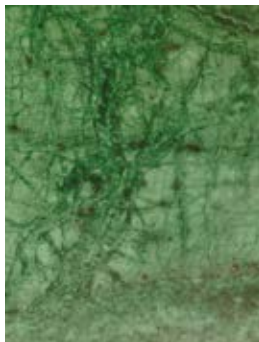

Countersinking

Granites

Baltic Brown
Finland

Talila Grey
Sardina

Nero Bon Accord
South Africa

Nero Assoluto (Polished)
Africa/Asia

Blue Pearl
Norway

Star Galaxy
India

Kashmir White
India

Giallo Venezia
Brazil

Ubatuba
Brazil

Via Lactea
Brazil

Marbles

Carrara
Italy, Matt Polish

Verde Rajistan
India

Botticino
Italy, Matt Polish

Arabescatto
Italy

Grigio Carnico
Italy

Emperador
Spain

Table Metal Edge Finishes

Polished Brass

Brushed Brass

Polished Stainless Steel

Brushed Stainless Steel

Zinc

PLEASE NOTE

The pictures shown here are a guide only.
Granites and Marbles are natural stones, and their colour and markings can vary.